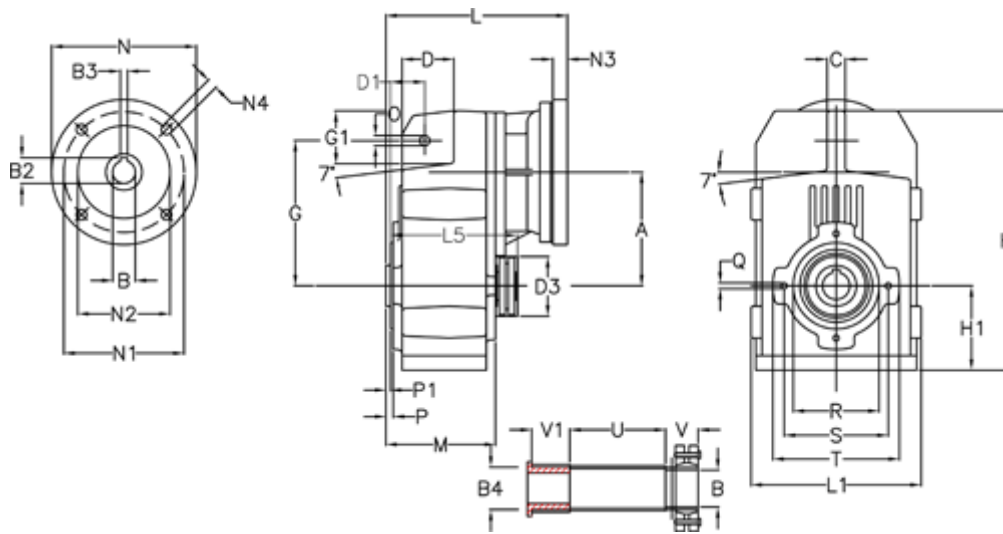

Article number: 29560100748120  
 Description: Shaft mounted gear  
 A102QF25-7,4-P63B5

## Measures

A = 112.50	D1 = 35.0	I5 = 159.5	P1 = 3.0	V = 41
B = 25	d3 = 77	M = 100.5	Q = M8x12	V1 = 48
B1 = 11	G = 140	N = 140	R = 80	
B2 = 12.8	G1 = 51.0	N1 = 115	S = 100	
B3 = 4	H = 251.0	N2 = 95	T = 120	
B4 = 25	H1 = 84.0	N4 = M8x19	Tightening torque Nm adapter bushing = 6.0	
C = 20	L = 185.5	O = 11	Tightening torque Nm shrink disc = 7.0	
D = 47.5	L1 = 170	P = 4.5	U = 83.0	